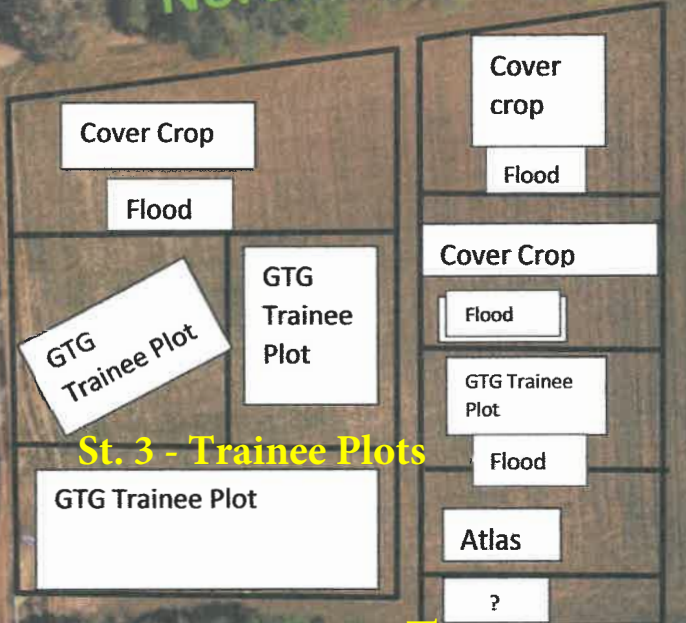

# GTG FARM PLOTS 2022

Trainee & incubator Parking

Don Felipe Rd SW

Don Felipe Rd SW

## North Field

St. 3 - Trainee Plots

St. 4 - Field Hs/Corral

## South Field

St. 5 - Solidarity Plot

St. 2 - south field

St. 1 - alameda

Isleta Blvd SW

Isleta Blvd SW

Legal